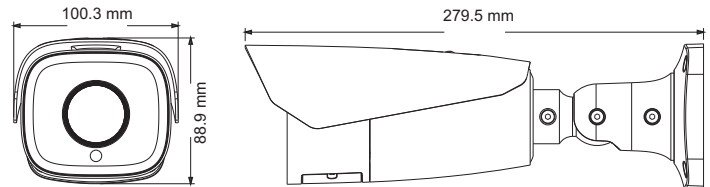

MISC

Power Supply	DC12V/PoE
Power Consumption	< 10W
Operating Environment	- 40 °C ~ 60 °C Humidity: less than 95 % (non-condensing)
Dimensions (mm)	279.5 × 100.3 × 88.9
Weight (net)	Approx. 1.04KG
Installation	Ceiling mounting; Wall mounting

DIMENSIONS